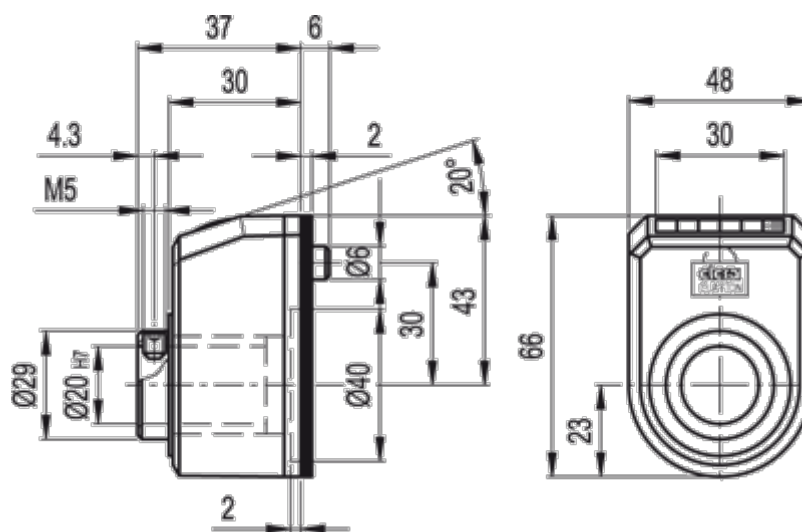

# Data Sheet

Article number: 2307083200

Description: E+G Direct drive position indikator  
DD52R-FN-0002.5-S-C2 (Orange)

## Measures

Max rpm = 1000